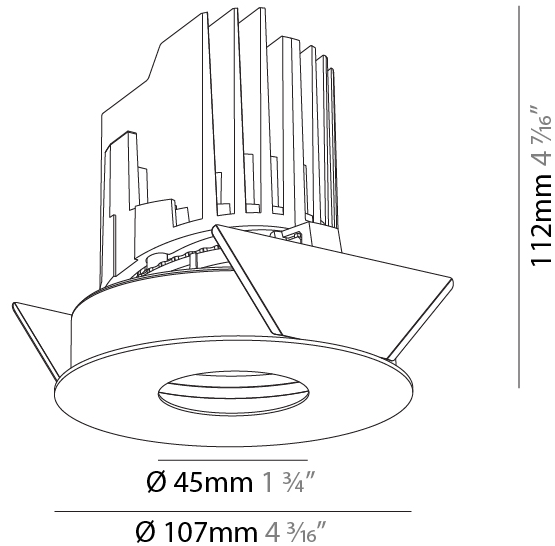

### PHYSICAL

Shape: Round  
 Diameter (mm): 139  
 Diameter (in): 5 1/2  
 Height (mm): 126  
 Height (in): 4 15/16  
 Ceiling Thickness (mm): 10 / 12.5 / 15  
 Ceiling Thickness (in): 3/8 or 1/2 or 9/16  
 Min. Recessing Depth (mm): 140  
 Min. Recessing Depth (in): 5 1/2  
 Light Distribution: Adjustable / Downlight  
 Weight (kg): 0.86  
 Weight (lbs): 1.9  
 Fixture Finish: SSR / BKV / CWI / CRY / HAB / UFT / ITA / RUA / FTG / MYG / LOD / PUS / FRO / FUP / KIA / POP / BLS / SPG / MEY / GOH / GUM / CHC / COM / ABZ / JAG / OBR / MOS / ROR  
 Fixture Material: Aluminum Die Cast  
 Cut-out Measurements: 130mm / 5 1/8"

Shape: Round  
 Diameter (mm): 107  
 Diameter (in): 4 3/16  
 Height (mm): 112  
 Height (in): 4 7/16  
 Ceiling Thickness (mm): 10 / 12.5 / 15  
 Ceiling Thickness (in): 3/8 or 1/2 or 9/16  
 Min. Recessing Depth (mm): 130  
 Min. Recessing Depth (in): 5 1/8  
 Light Distribution: Adjustable / Downlight  
 Weight (kg): 0.473  
 Weight (lbs): 1.04  
 Fixture Finish: SSR / BKV / CWI / CRY / HAB / UFT / ITA / RUA / FTG / MYG / LOD / PUS / FRO / FUP / KIA / POP / BLS / SPG / MEY / GOH / GUM / CHC / COM / ABZ / JAG / OBR / MOS / ROR  
 Fixture Material: Aluminum Die Cast  
 Cut-out Measurements: 98mm / 3 7/8"

**OPTICAL**

Reflector°: 10  
 Adjustability: Rotational 355°; Tilt 30°

**RATINGS AND CERTIFICATIONS**

Certified By: Certified for North American Standards  
 IP rating: IP20

98mm 3 7/8"    130mm 5 1/8"    10 | 15mm 3/8" | 9/16"    30°    355°