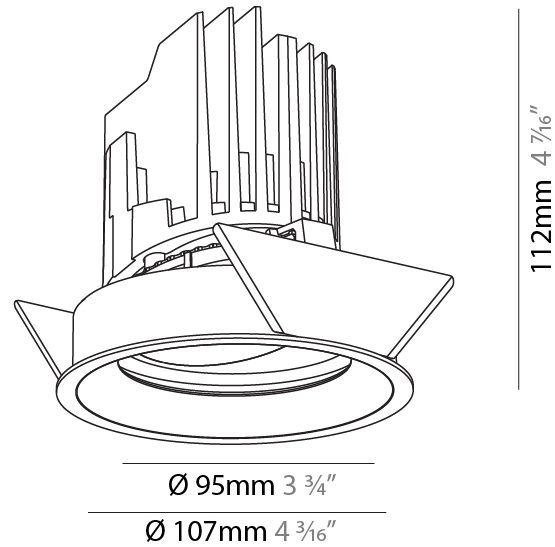

PHYSICAL

Shape: Round
Diameter (mm): 107
Diameter (in): 4 3/16
Height (mm): 112
Height (in): 4 7/16
Ceiling Thickness (mm): 10 / 12.5 / 15
Ceiling Thickness (in): 3/8 or 1/2 or 9/16
Min. Recessing Depth (mm): 130
Min. Recessing Depth (in): 5 1/8
Light Distribution: Adjustable / Downlight
Weight (kg): 0.47
Weight (lbs): 1.04
Fixture Finish: SSR / BKV / CWI / CRY / HAB / UFT / ITA / RUA / FTG / MYG / LOD / PUS / FRO / FUP / KIA / POP / BLS / SPG / MEY / GOH / GUM / CHC / COM / ABZ / JAG / OBR / MOS / ROR
Fixture Material: Aluminum Die Cast
Cut-out Measurements: 98mm / 3 7/8"

ELECTRICAL

Lamp Type: LED (Zhaga Standard)
Input Wattage (W): 13.2 / 16.5
Total Output Wattage (W): 12 / 15
Dimming: Tri-Mode (Non-Dimming and Phase Dimming (120Vac only) and 0-10V Dimming)
Driver Included: No
Driver Location: Recessed Housing
Driver Type: Constant Current - Universal
Driver Class: Class 2
Housing: See components
Input Voltage (V): 120 - 277
Constant Current (MA): 350

LED

Number of LEDs: 1
Color Temperature (°K): 2700 / 3000 / 3500 / 4000
Max. Delivered Lumen (lm): 790 / 880 / 951 / 970
Nominal Lumen (lm): 960 / 1070 / 1156 / 1180
CRI: >90 CRI
Efficiency (%): 0.885
Lamp Life (hrs): 50000

OPTICAL

Reflector°: 10
Optic°: Lens Pack - No Lens
Adjustability: Rotational 355°; Tilt 30°

RATINGS AND CERTIFICATIONS

Certified By: Certified for North American Standards
IP rating: IP20

98mm 3 7/8"	130mm 5 1/8"	10 | 15mm 3/8" | 9/16"	30°	355°	↑

A